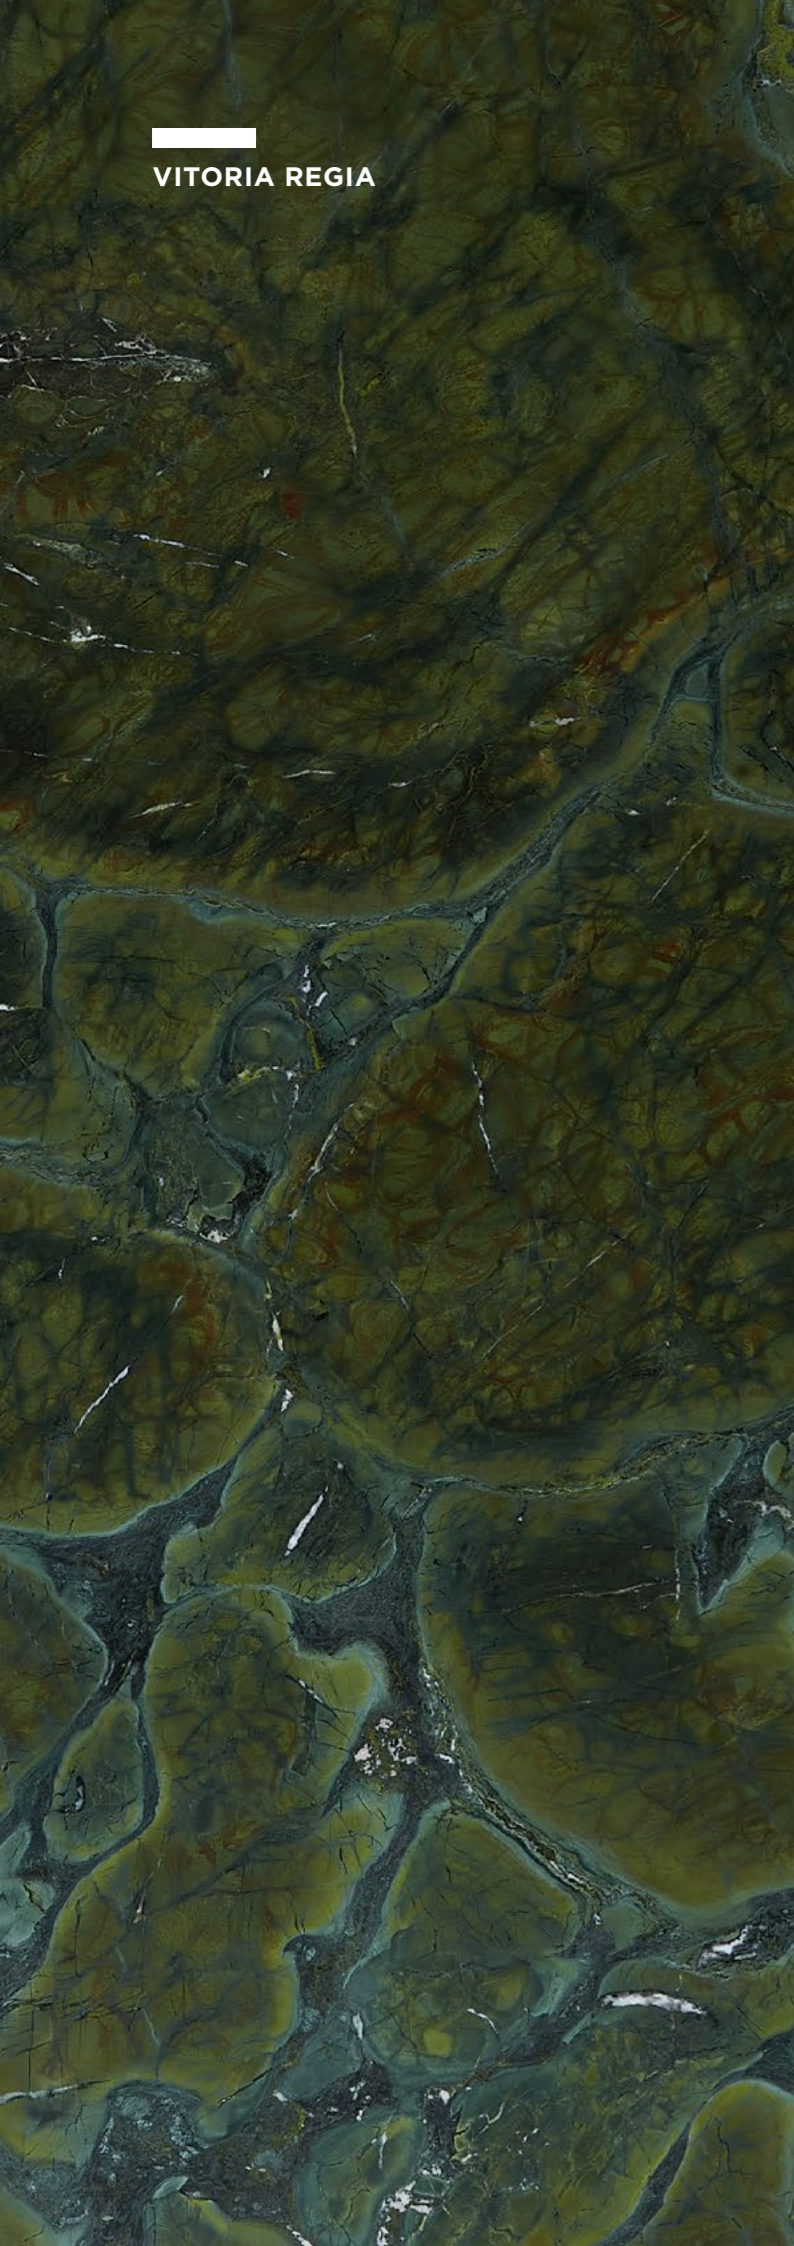

VITORIA REGIA